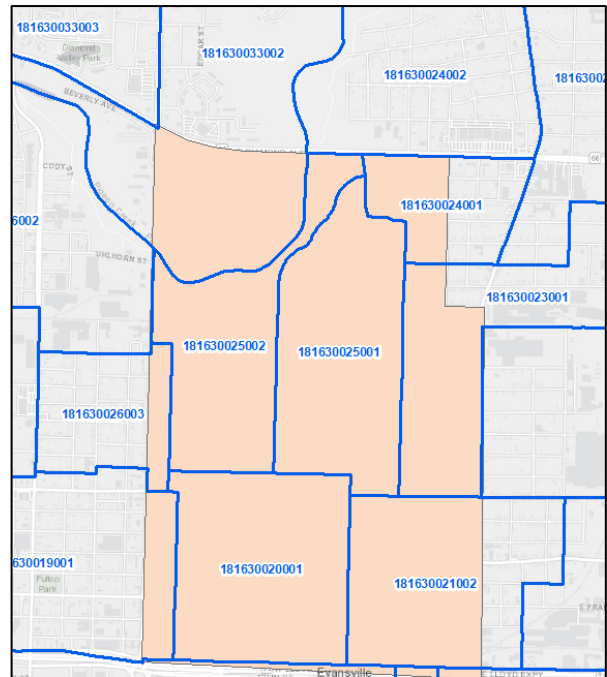

Jacobsville Neighborhood Improvement Association

Block Groups 181630024001, 181630025002, 181630025001, 181630023001, 181630020001, and 181630021002