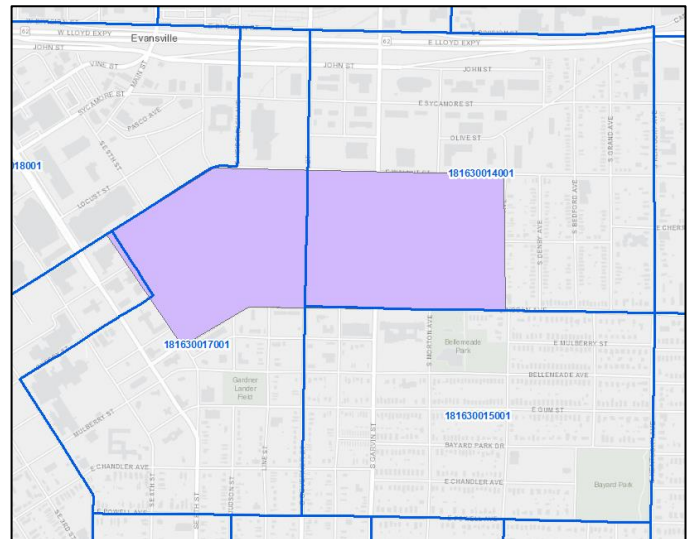

Old Erie Neighborhood Association

Block Groups 181630017001 and 181630014001