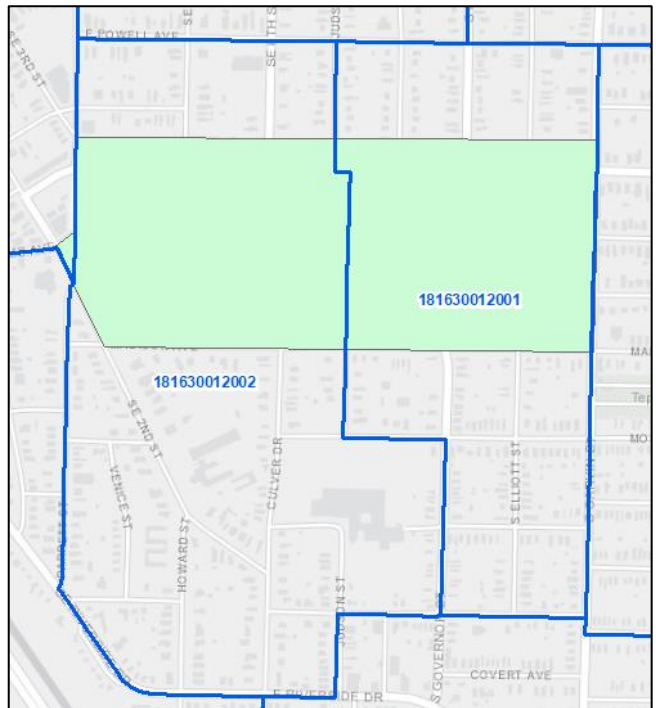

Goosetown Neighborhood Association

Block Groups 181630012002 and 181630012001