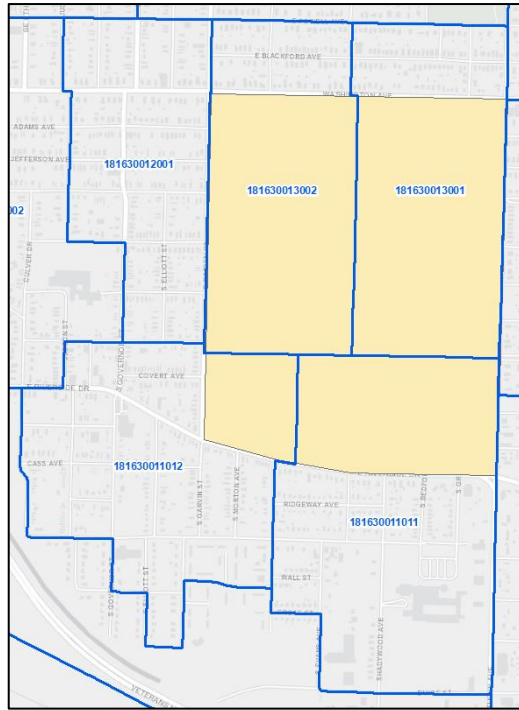

SAVI Neighborhood Boundary Atlas & Methodology

Community Profile Tool

March 2023

Data can be searched for 51 Evansville city neighborhoods within the SAVI Community Profile Tool. Efforts were made to verify that these boundaries are accurate and consistent with boundaries used by stakeholders, including nonprofits, neighborhood revitalization efforts, and city/county government.

Poplar Grove Neighborhood Association

Block Group 181630031001

Presidents Neighborhood Association

Block Groups 181630008001 and 181630008002

Reitz Hill Neighborhood Association

Block Group 181630108003

Riverside Neighborhood Association

Block Group 181630017002

Ross Center Neighborhood Association

Block Group 181630009003

South Dexter Neighborhood Association

Block Group 181630009001

South Lincoln Park Area Neighborhood Association

Block Group 181630004003

Southeast Side Neighborhood Association

Block Groups 181630009002, 181630009005, and 181630009006

Tepe Park Neighborhood Association

Block Groups 181630013002, 181630013001, and 181630011011

STAR Neighborhood Association