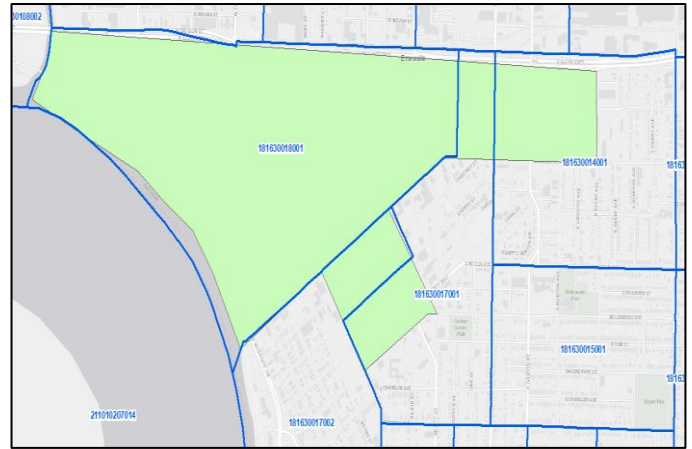

Downtown Neighborhood Association

Block Groups 181630018001, 181630017001, and 181630014001