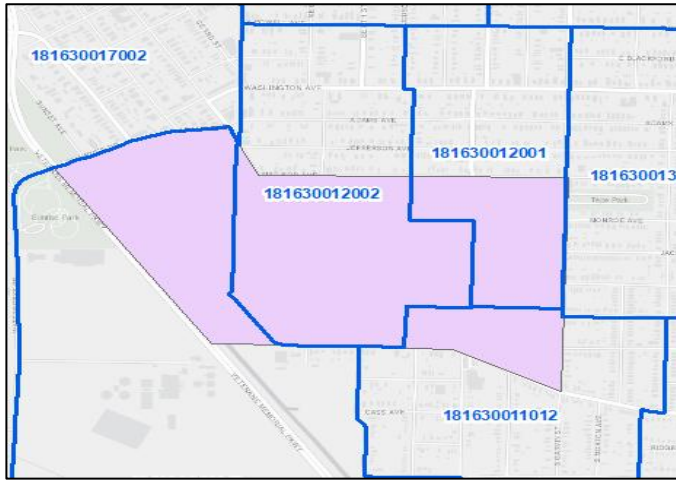

Culver Neighborhood Association

Block Groups 181630012001 and 181630012002