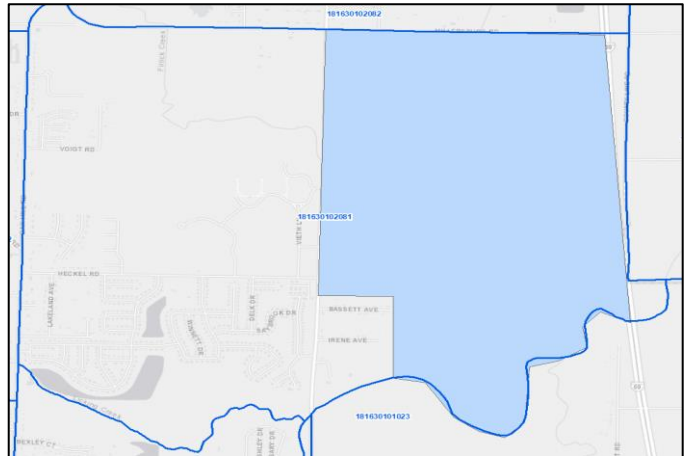

Blue Grass/Pigeon Neighborhood Association

Block Group 181630102081