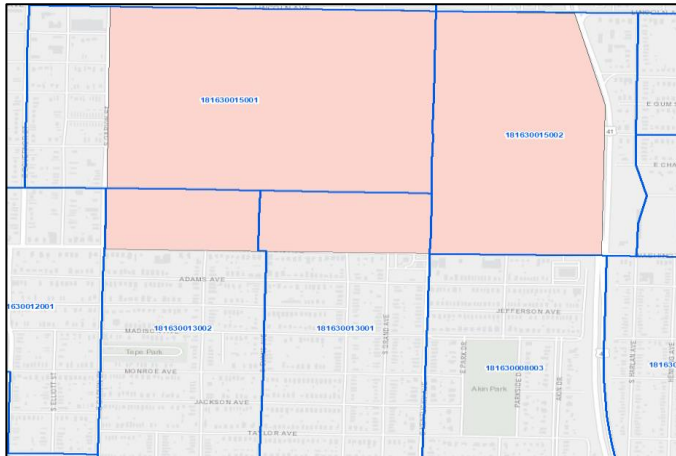

Bellemeade Bayard Park Neighborhood Association

Block Groups 181630015001 and 181630015002