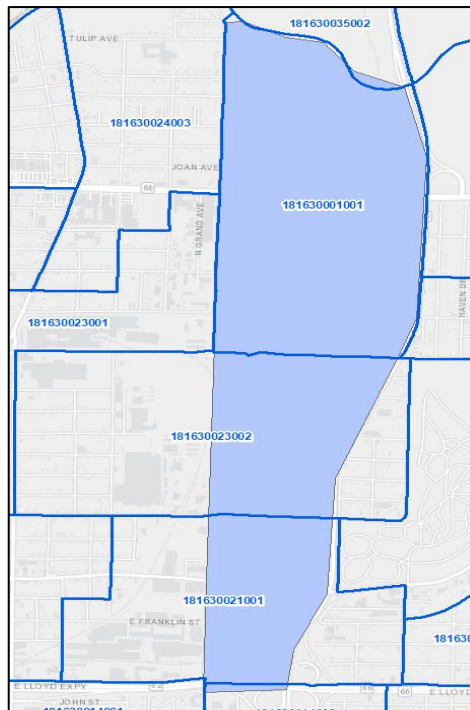

The following pages include visuals of the Evansville city neighborhood boundaries as assessed for inclusion in the SAVI Community Profiles Tool. Block Group numbers are identified. Those not recommended for inclusion in SAVI due to issues with the 25% rule of thumb are noted. Neighborhoods currently not included can be added as data boundaries are clarified.

Block Group 181630102081

Blackford's Grove Neighborhood Association

Does not meet 25% criteria for any Block Group.

Neighborhood not included in SAVI.

Business 41 Improvement Association

Block Groups 181630001001, 181630023002, and 181630021001