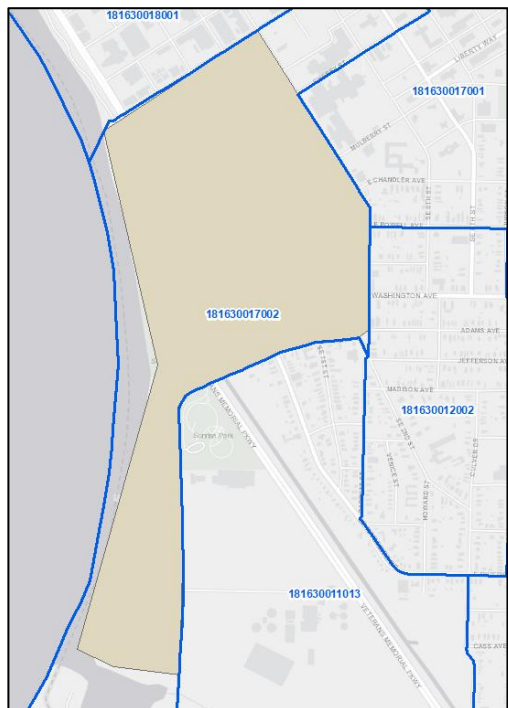

Riverside Neighborhood Association

Block Group 181630017002

Ross Center Neighborhood Association

Block Group 181630009003