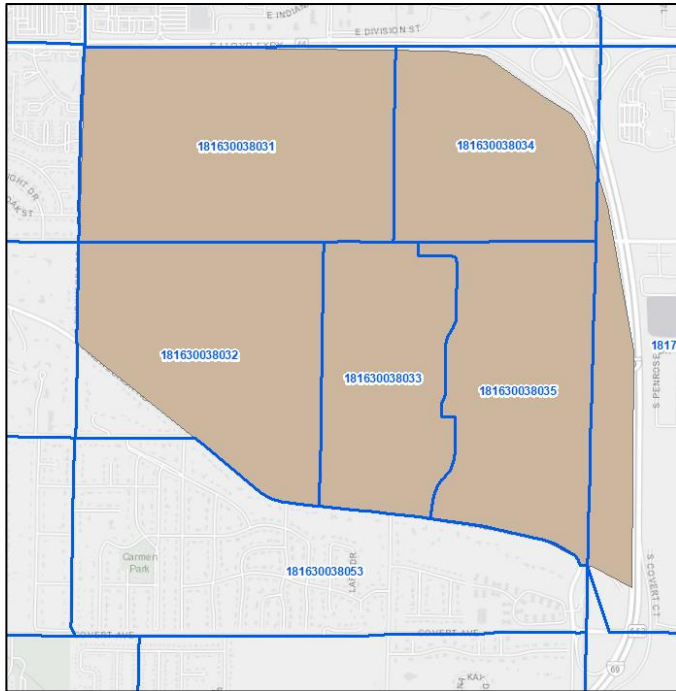

Poplar Grove Neighborhood Association

Block Group 181630031001

Presidents Neighborhood Association

Block Groups 181630008001 and 181630008002

Reitz Hill Neighborhood Association

Block Group 181630108003

Riverside Neighborhood Association