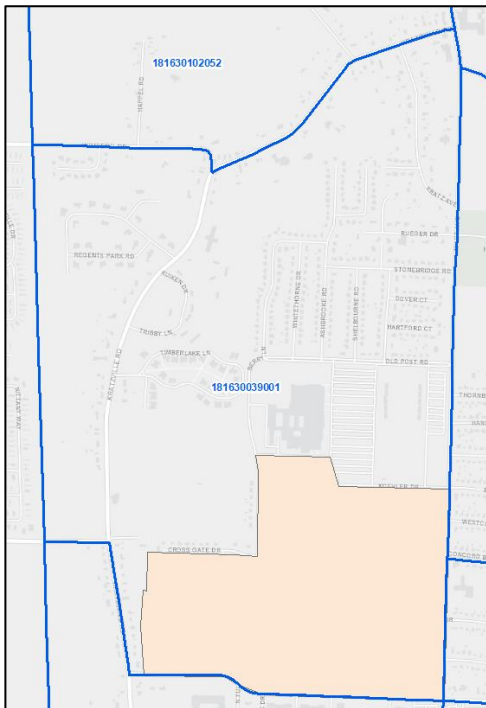

Neighborhood not included in SAVI.

Glenwood Neighborhood Association

Block Groups 181630011013, 181630011012, and 181630011011

First Avenue West Neighborhood Association

Block Group 181630039001

Goosetown Neighborhood Association