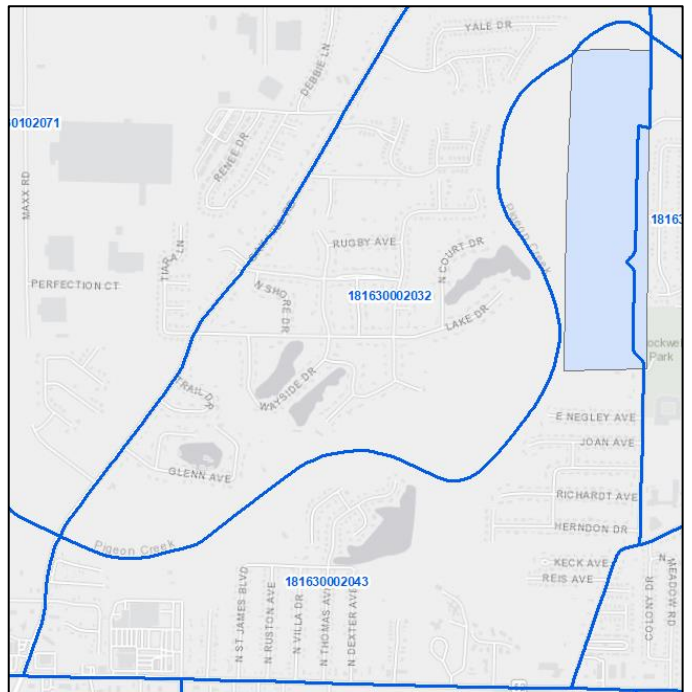

Southeast Side Neighborhood Association

Block Groups 181630009002, 181630009005, and 181630009006

Tepe Park Neighborhood Association

Block Groups 181630013002, 181630013001, and 181630011011

STAR Neighborhood Association

Block Groups 181630026003 and 181630019001

Timber Park Neighborhood Association

Block Group 181630002043

University South Neighborhood Association

Block Groups 181630006001 and 181630006002

Vann Park Neighborhood Association