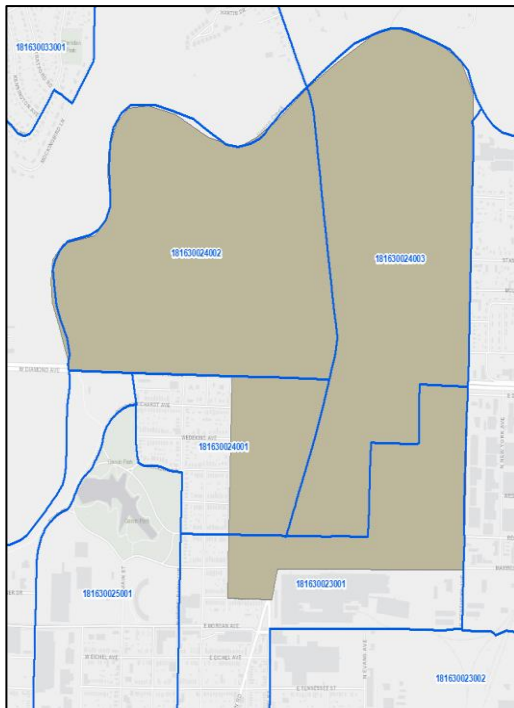

Diamond-Stringtown Neighborhood Association

Block Groups 181630024001, 181630024002, and 181630024003