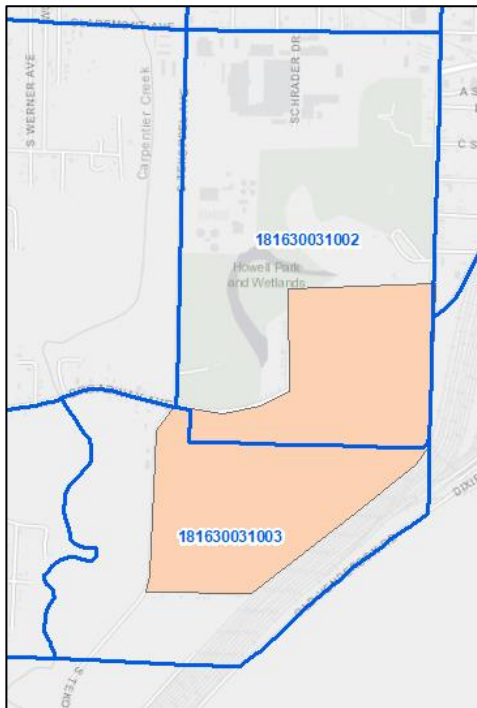

Howell Neighborhood Association

Block Groups 181630031002 and 181630031003