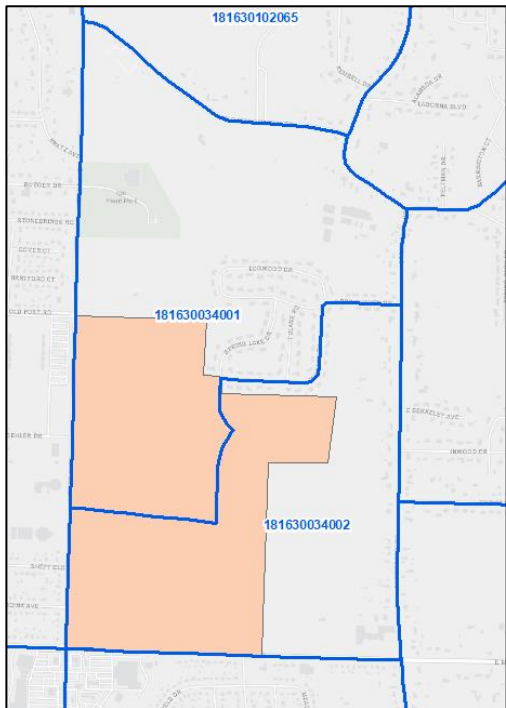

North Country Club Neighborhood Association

Block Groups 181630034001 and 181630034002