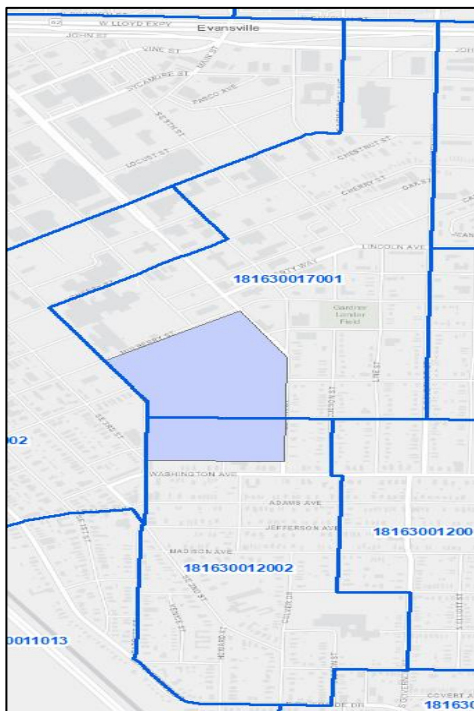

Blackford's Grove Neighborhood Association

Does not meet 25% criteria for any Block Group.

Neighborhood not included in SAVI.